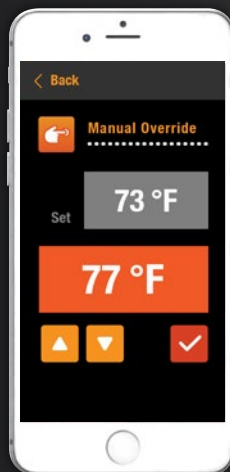

Wifi

WIFI Electronic Prog. Thermostat Hoot WiFi Series

Simple Individual Comfort Control

With Hoot **Wifi** installed in Each Room of Your Home, Every Family Member Can Have Individualized Temperature Control. Each Thermostat in the Hoot Zoning System Has Its Own Individual Schedule, So Your Home's Comfort Will Closely Match Your Family's Routine & Lifestyle

For Every Room of Your Home, with a Tap of your Phone or Thermostat

Easily Create A Multi-Zone Whole House System*

Remote Temperature Adjustment

Convenient WIFI connectivity allows for total user comfort throughout the home. Control from anywhere with cell service or Wifi. With Hoot smart phone app, you can adjust the room temperature from the comfort of the couch.

Comfort Just A Touch Away

Each menu in the Hoot app is easy to navigate, allowing for quick & simple programming of all your custom schedules & settings. Making changes is no longer a hassle. Going on vacation? Simply pre-schedule your Vacation mode settings and go have fun! With Hoot, your home is in good hands.