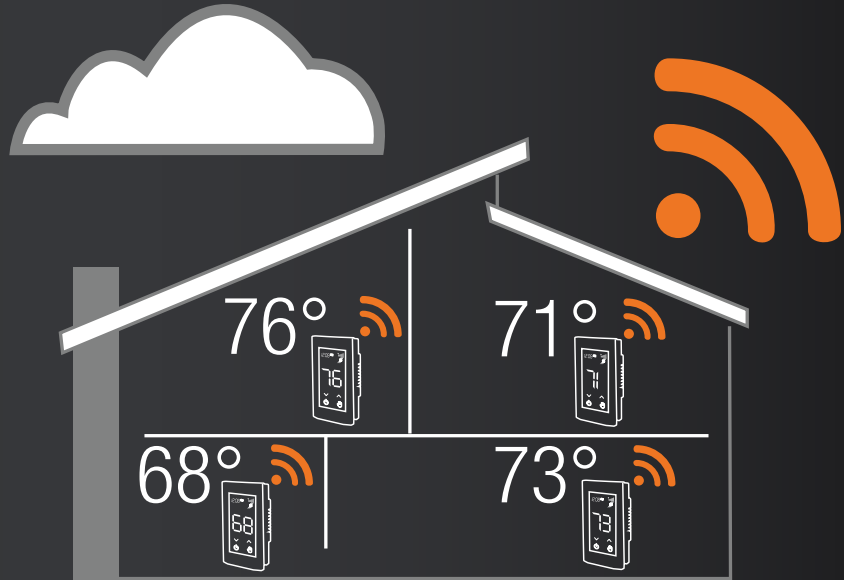

WiFi Electronic Prog. Thermostat Hoot WiFi Series

- Large LCD touchscreen display
- Over-the-Air (OTA) firmware upgradeable
- Simple interface for quick adjustments & programming
- Programmable with Hoot Smart Phone App
- Multi-Volt rated 120/208/240V
- Single or double pole line voltage
- Temperature range 41° - 90°F (5° - 32°C)
- Program 4 or 6 time periods for maximum flexibility
- Electronic sensing for accurate temperature control (±1°F)
- For use on baseboard, fan forced & radiant electric heaters
- Mounts directly to a 2x4 inch vertical electrical outlet box

Wifi

WIFI Electronic Prog. Thermostat Hoot WiFi Series

Simple Individual Comfort Control

With Hoot **Wifi** installed in Each Room of Your Home, Every Family Member Can Have Individualized Temperature Control. Each Thermostat in the Hoot Zoning System Has Its Own Individual Schedule, So Your Home's Comfort Will Closely Match Your Family's Routine & Lifestyle

For Every Room of Your Home, with a Tap of your Phone or Thermostat

Easily Create A Multi-Zone Whole House System*

Remote Temperature Adjustment

Convenient WIFI connectivity allows for total user comfort throughout the home. Control from anywhere with cell service or Wifi. With Hoot smart phone app, you can adjust the room temperature from the comfort of the couch.

Comfort Just A Touch Away

Each menu in the Hoot app is easy to navigate, allowing for quick & simple programming of all your custom schedules & settings. Making changes is no longer a hassle. Going on vacation? Simply pre-schedule your Vacation mode settings and go have fun! With Hoot, your home is in good hands.